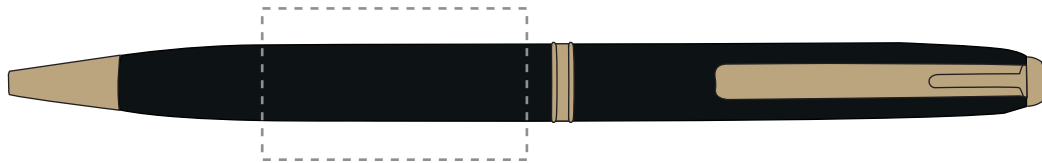

Your Ref:	Quantity:	Product Code: TPC580202
Our Ref:	Version: 1	Product Colour: BLACK

PRINTING CONCERNS:

We stock this item in the following colours

**PANTONE REFERENCE(S)**

● Engraving

ARTWORK SCALE 100%

ARTWORK SCALE 100%
Rotary Engrave Area:
35mm x 20mm

Product Image for visualisation
- colours may vary

The dashed line is to demonstrate print area and will not appear on your printed item

PLEASE NOTE:

- All colours including print and product are for visual purposes only and should not be regarded as the actual colour of the product and print.
- Some products may vary from batch to batch and may differ from previous orders.
- The colour and texture of a product can also have an effect on the final print colour.
- By approving this order we accept that you understand these terms.